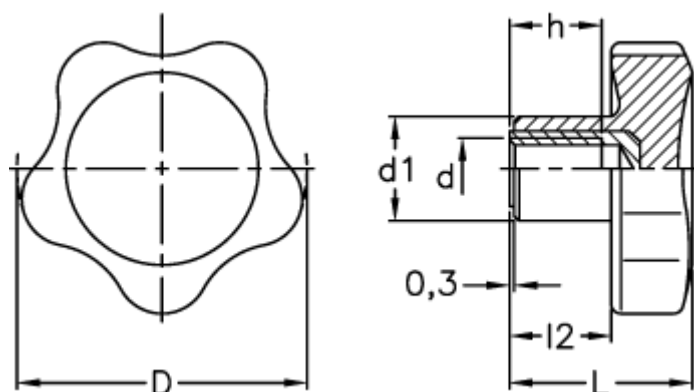

Data Sheet

Article number: 2302151732

Description: E+G Lobe knob
VC.692/60 S-M12-CLEAN

Measures

D	= 60
d1	= 21
d 6H	= M12
h	= 20
L	= 36.5
l2	= 21.0